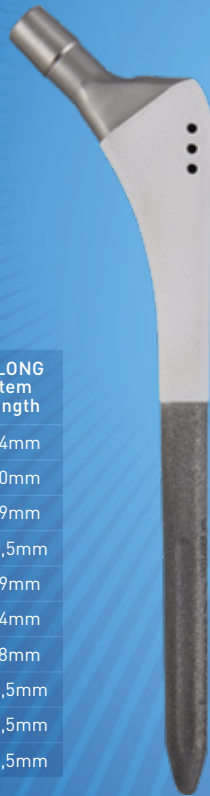

*Regain
your
mobility*

TCK
PLUS **HIP**
PROSTHESIS

www.tipmed.com

TCK PLUS HIP PROSTHESIS

Titanium Alloyed
St. Steel Alloyed

Cemented & Uncemented

- Polished
- Grit Blast
- Dual Coated

| Stem Size | Stem Diameter | Stem Length |
|-----------|---------------|-------------|
| No.1 | 8 mm | 124 mm |
| No.2 | 9 mm | 130,5 mm |
| No.3 | 10 mm | 139 mm |
| No.4 | 11 mm | 145,5 mm |
| No.5 | 12 mm | 149 mm |
| No.6 | 13 mm | 154 mm |
| No.7 | 14 mm | 158 mm |
| No.8 | 15 mm | 163,5 mm |
| No.9 | 16 mm | 168,5 mm |
| No.10 | 17 mm | 173,5 mm |

SHINY SURFACE

GRIT - BLAST SURFACE

Ti + HA COATED

TCK PLUS HIP REVISION PROSTHESIS, LONG - X LONG

Titanium Alloyed

Uncemented

- Dual Coated

| Stem Size | Stem Diameter | LONG Stem Length | X-LONG Stem Length |
|-----------|---------------|------------------|--------------------|
| No.1 * | 8mm | 149mm | 174mm |
| No.2 * | 9mm | 155mm | 180mm |
| No.3 * | 10mm | 164mm | 189mm |
| No.4 | 11mm | 170,5mm | 195,5mm |
| No.5 | 12mm | 174mm | 199mm |
| No.6 | 13mm | 179mm | 204mm |
| No.7 | 14mm | 183mm | 208mm |
| No.8 | 15mm | 188,5mm | 213,5mm |
| No.9 | 16mm | 193,5mm | 218,5mm |
| No.10 | 17mm | 198,5mm | 223,5mm |

* on demand

INSTRUMENT SET TRAY - 1

INSTRUMENT SET TRAY - 2

INSTRUMENT SET TRAY - 3

TCK PLUS HIP PROSTHESIS